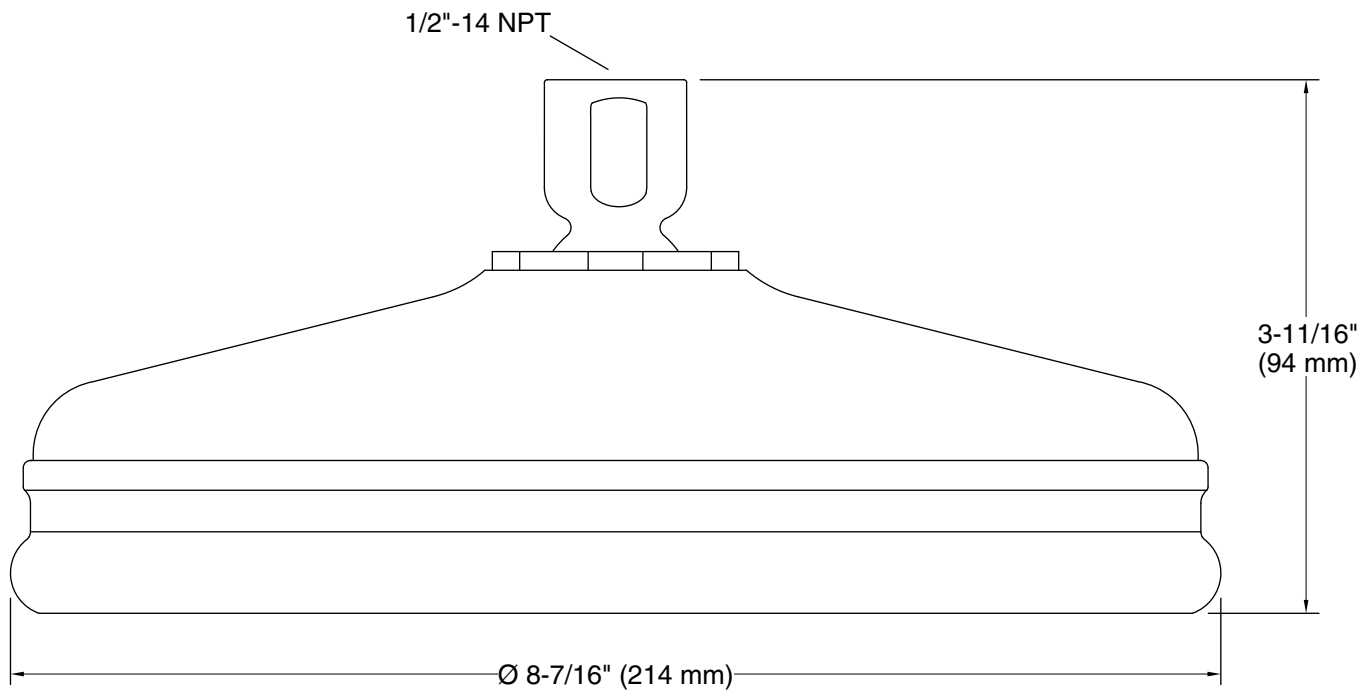

Technical Information

All product dimensions are nominal.

Showerhead/Body Spray:

Rated maximum flow: 1.75 gal/min (6.6 l/min)

flow:

Pressure: 80 psi (5.5 bar)

Notes

For use with automatic compensating valves rated at 1.5 gal/min (5.7 l/min) or less.

Install this product according to the installation instructions.